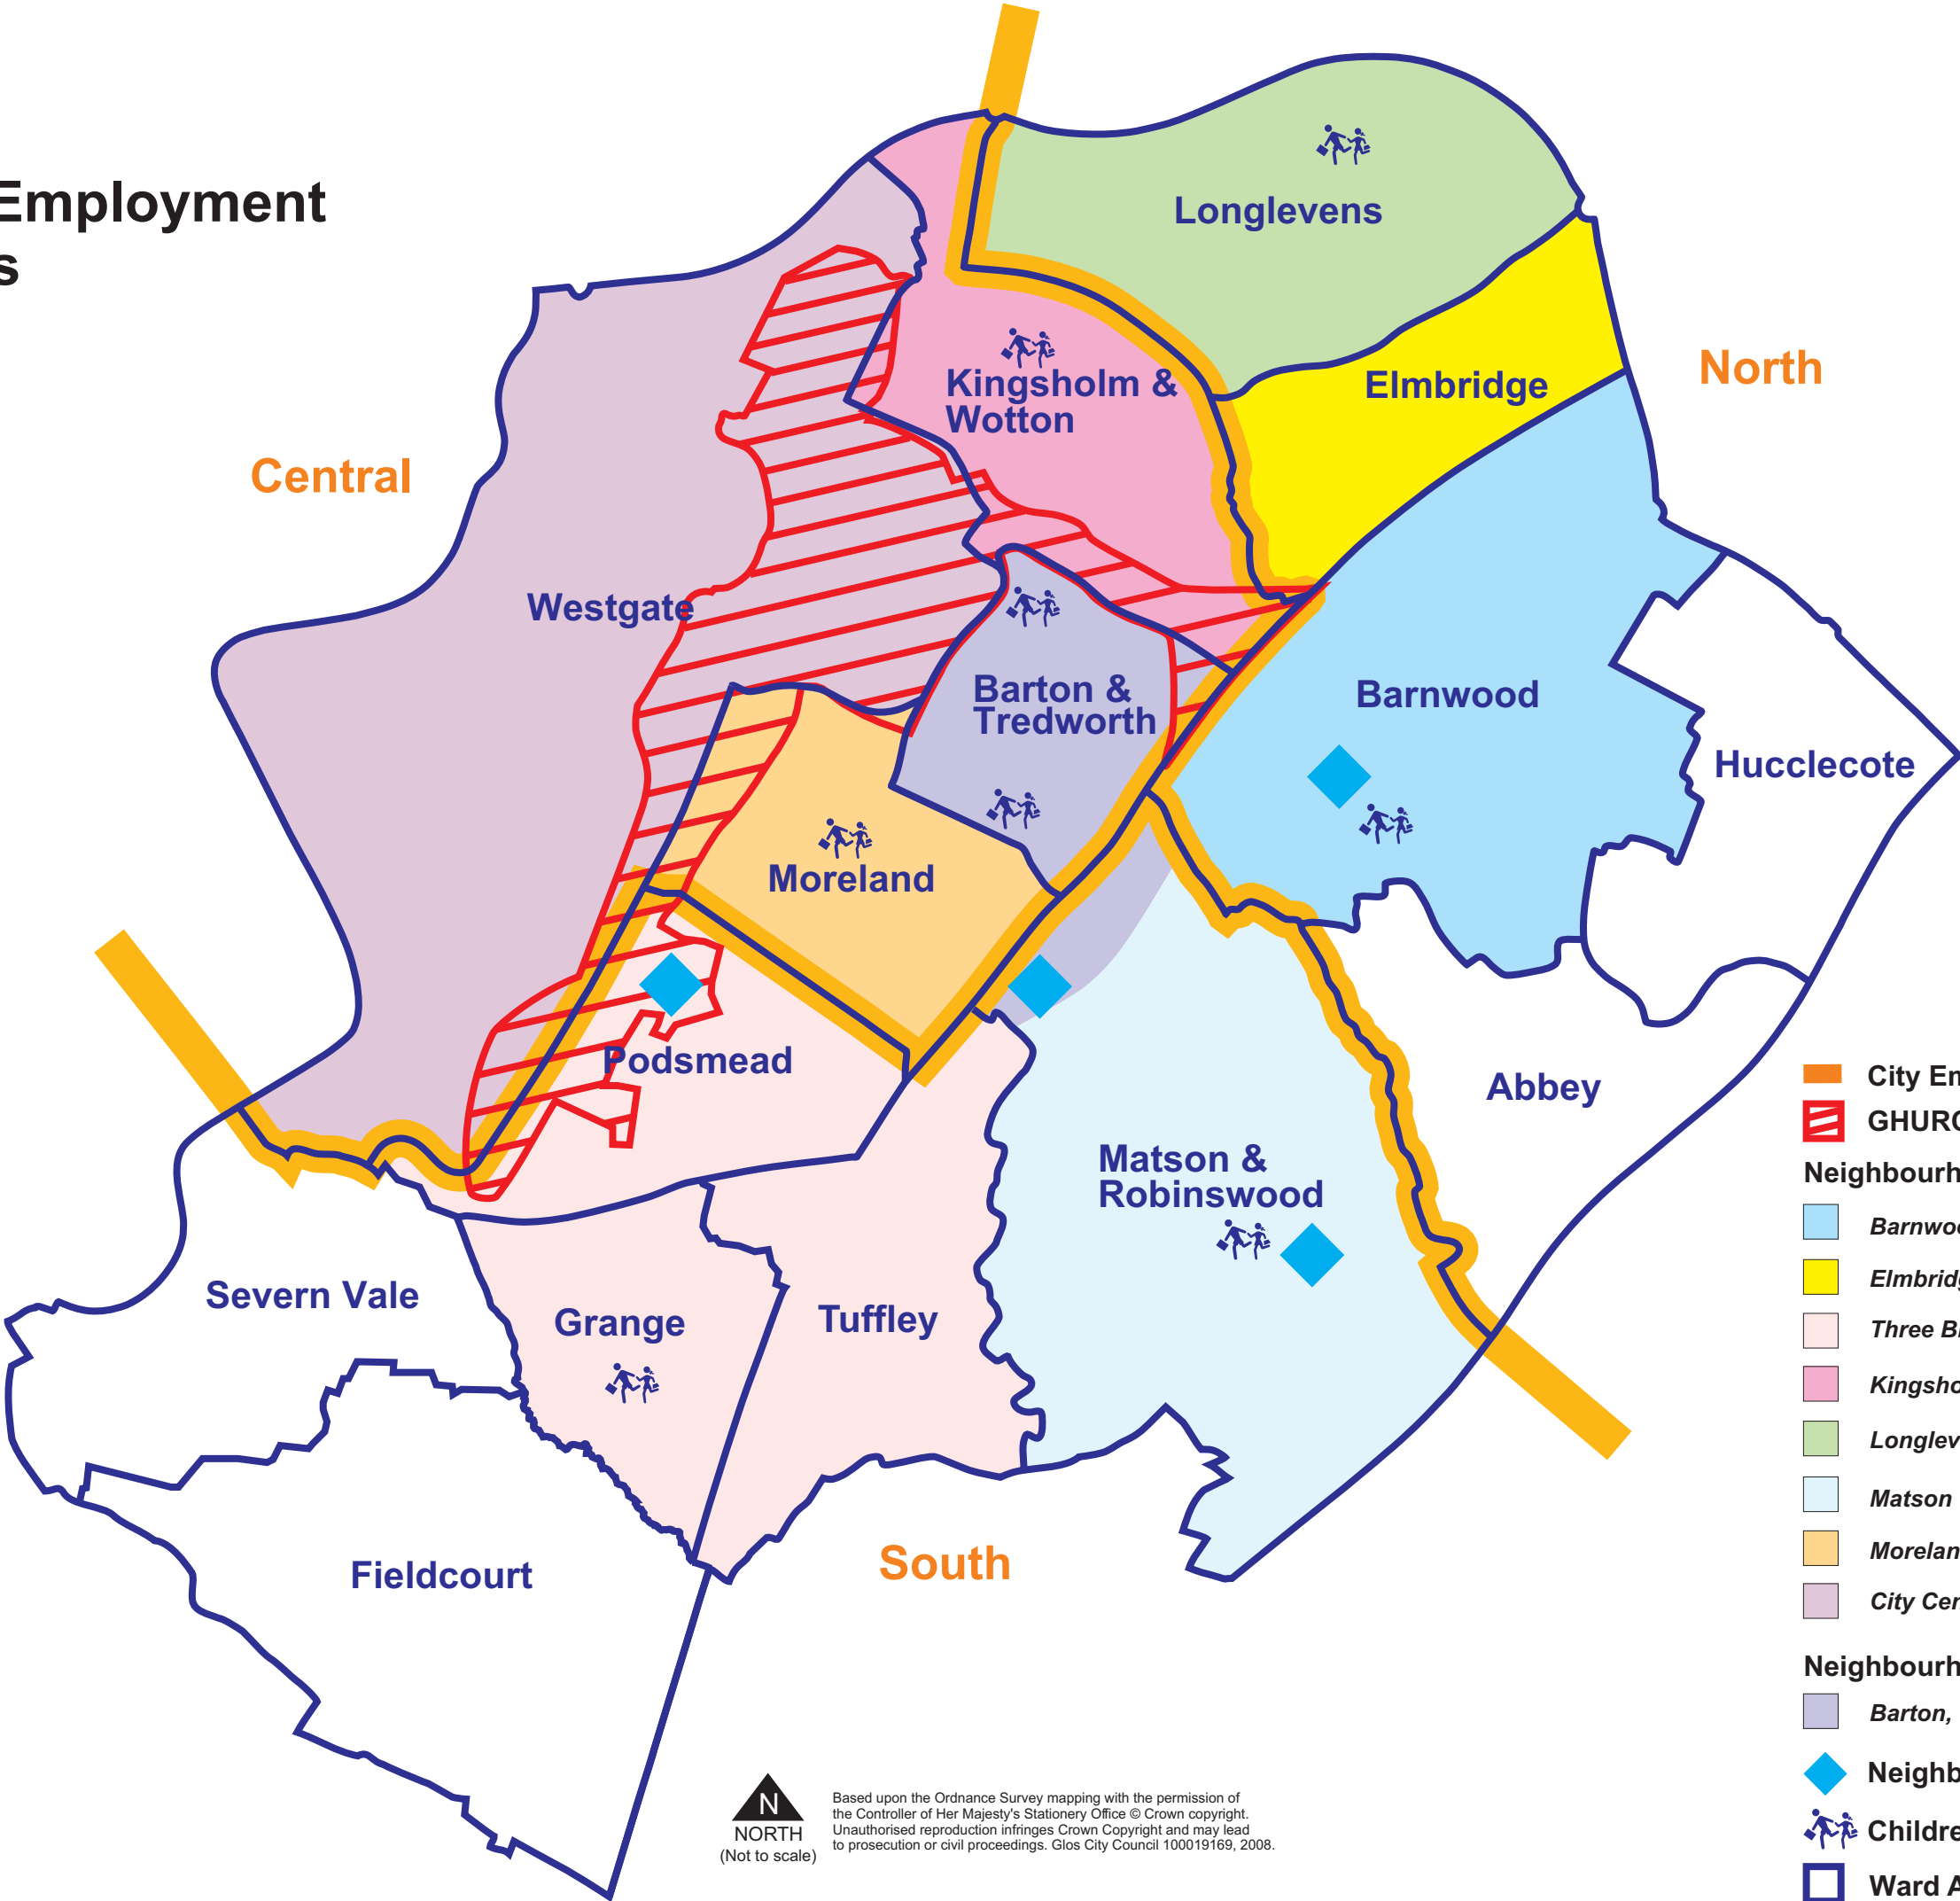

City Employment Areas

N
NORTH
(Not to scale)

Based upon the Ordnance Survey mapping with the permission of the Controller of Her Majesty's Stationery Office © Crown copyright. Unauthorised reproduction infringes Crown Copyright and may lead to prosecution or civil proceedings. Glos City Council 100019169, 2008.

- City Employment Areas
- GHURC Boundary
- Neighbourhood Partnerships**
- Barnwood
- Elmbridge
- Three Bridges
- Kingsholm & Wotton
- Longlevens
- Matson & Robinswood
- Moreland
- City Centre Community
- Neighbourhood Management Area**
- Barton, Tredworth, White City
- ◆ Neighbourhood Projects
- 🚶‍♂️ Children's Centres
- Ward Areas